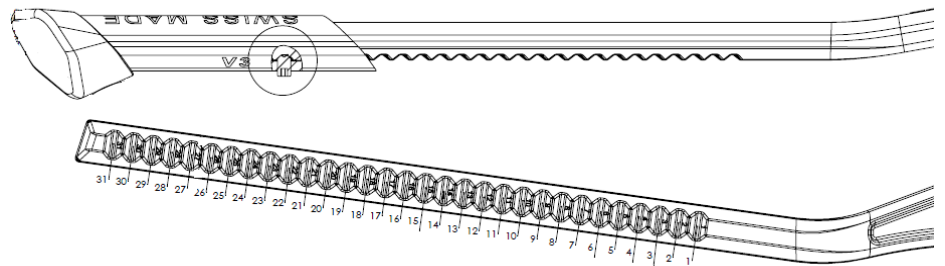

## Pletscher AG

max. load 50 kg

push spring movement

safe stand also for für E-Bikes

adjustable from 20"-29"

with small screw on backside of the  
shell in 7.5mm steps